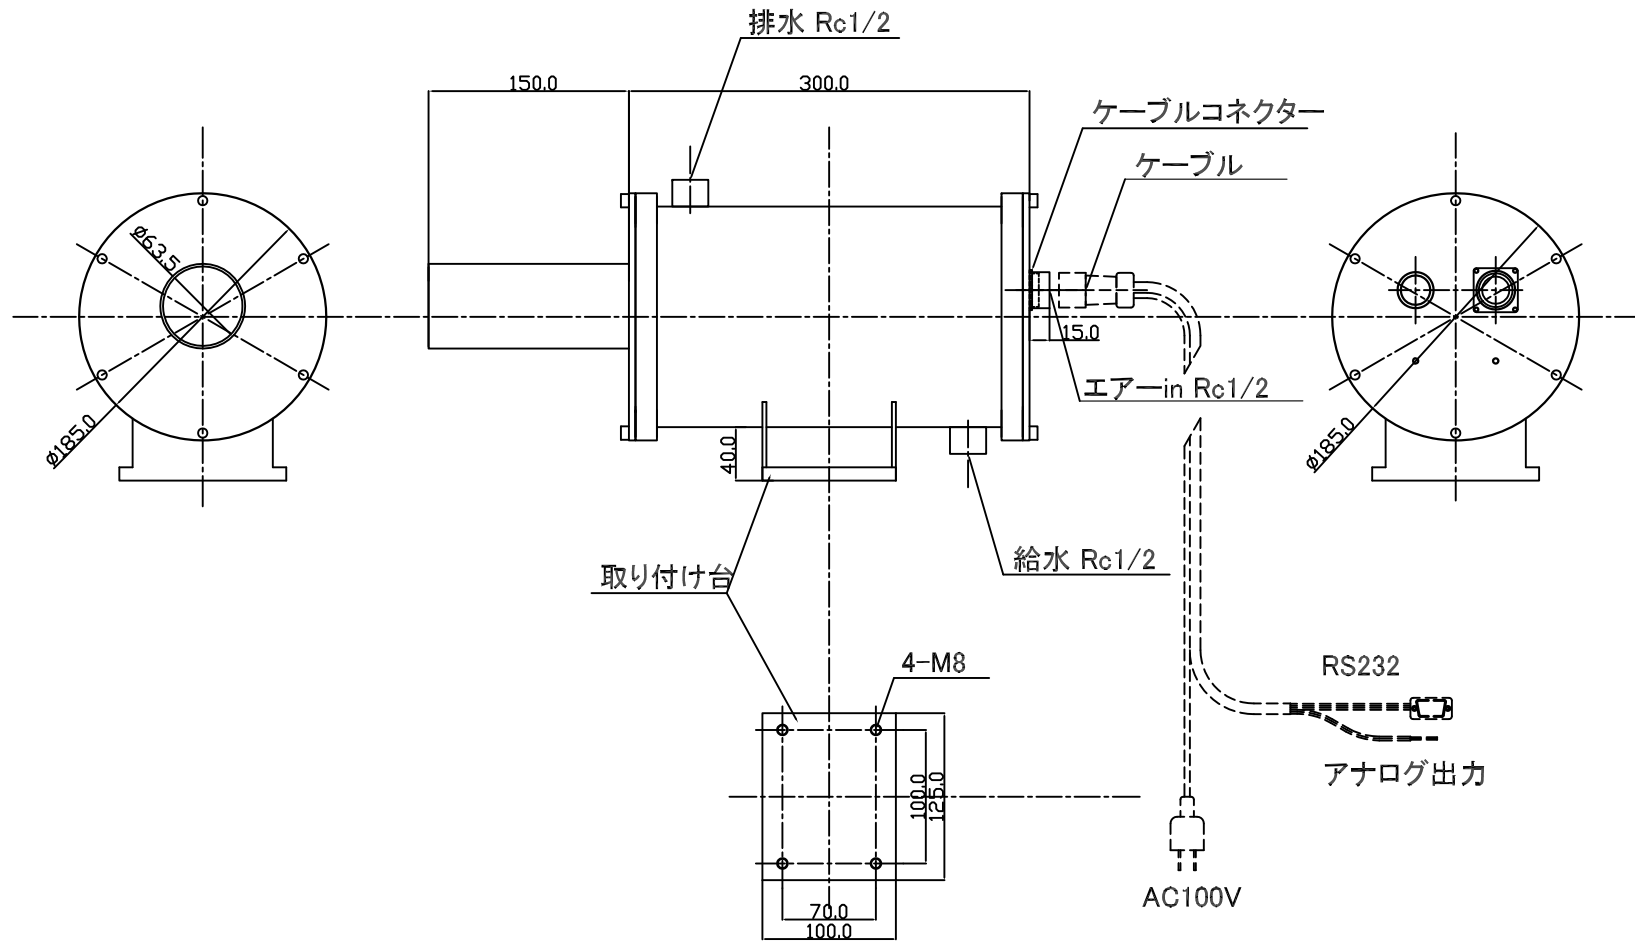

RJ-2000外形図

TITLE	RJ-2000外形図		
MODEL NO.	RJ-2000		
DRAWING NO.	DATE	14.04.2009	
	R.M.Y.		
SCALE	not to scale	SECURITY JAPAN co.,ltd	