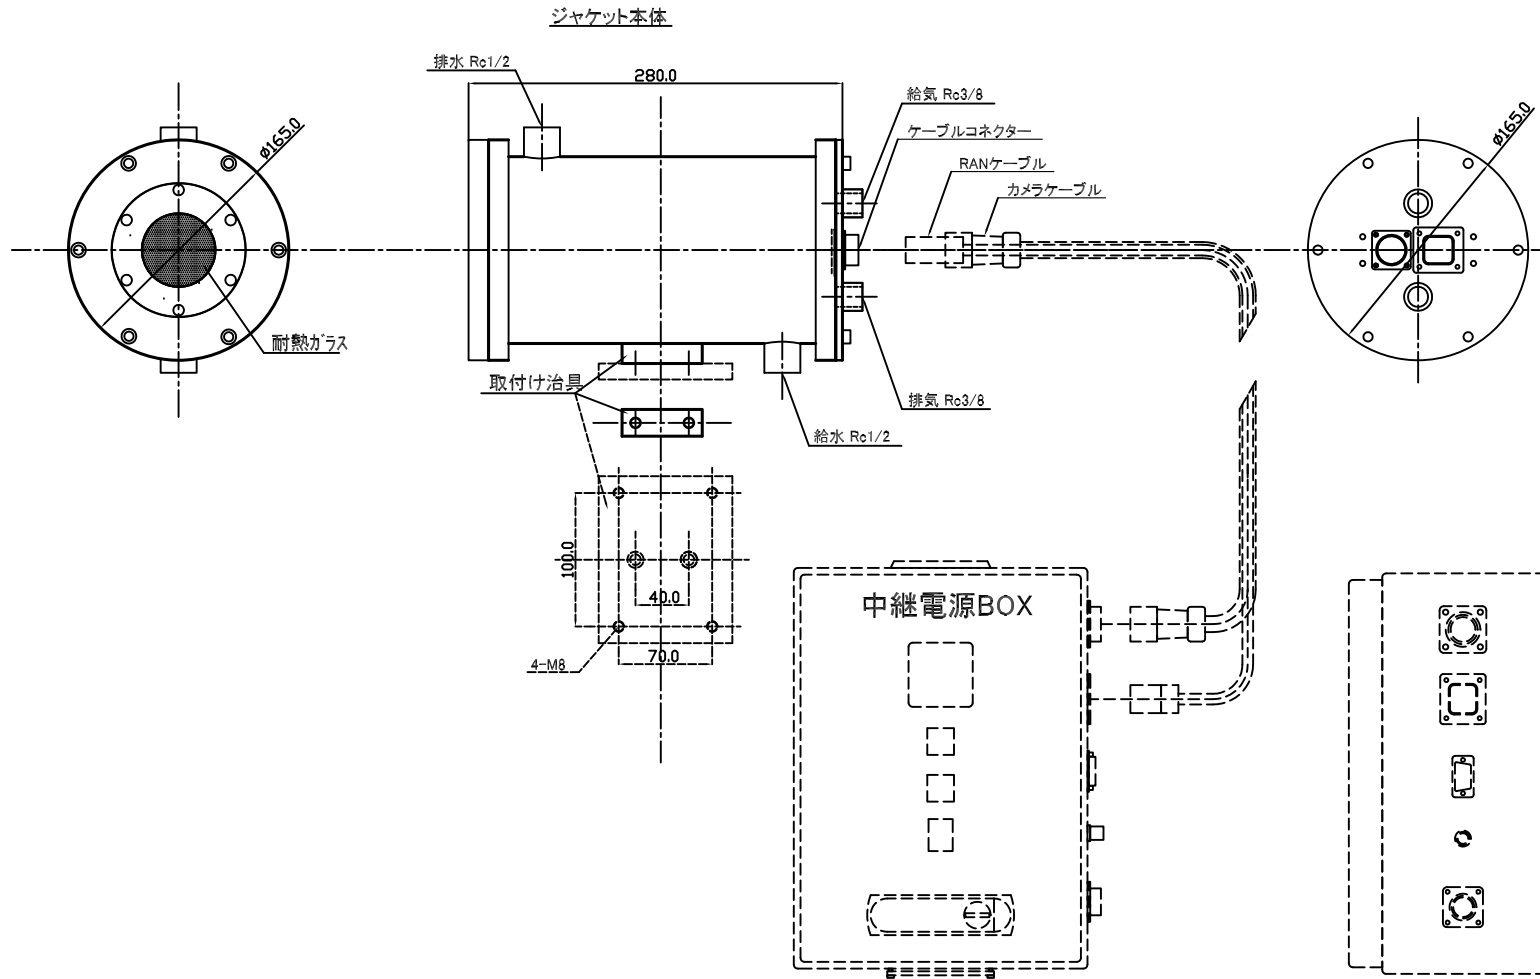

# HRS2-400G外形図

TITLE	HRS2-400G外形図		
MODEL NO.	HRS-400		
DRAWING NO.	DATE	14.04.2009	
	R.M.Y.		
SCALE	not to scale	SECURITY JAPAN co.,ltd	

# HRS2-400G+ (WPA-15) 外形図

TITLE	HRS2-400G+ (WPA-15) 外形図		
MODEL NO.	HRS-400 + WPA-15		
DRAWING NO.	DATE	14.04.2009	
	R.M.Y.		
SCALE	not to scale	SECURITY JAPAN co.,ltd	

# HRS2-400CG外形図

TITLE	HRS2-400CG外形図		
MODEL NO.	HRS-400C		
DRAWING NO.	DATE	14.04.2009	
	R.M.Y.		
SCALE	not to scale	SECURITY JAPAN co.,ltd	