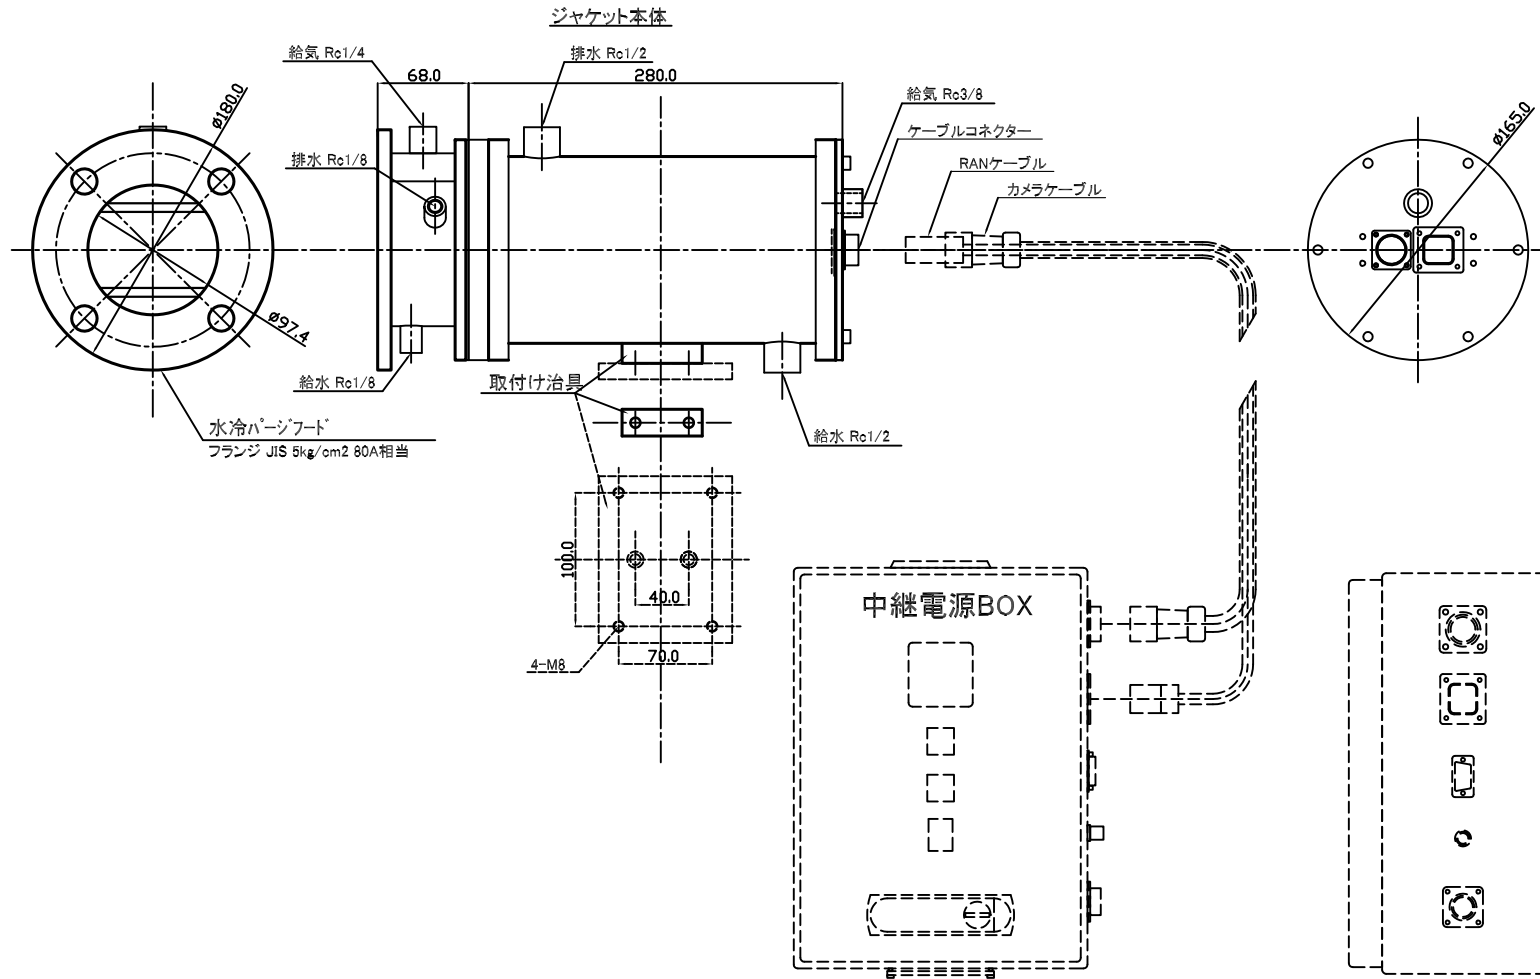

# HRS2-400G外形図

TITLE	HRS2-400G外形図		
MODEL NO.	HRS-400		
DRAWING NO.	DATE	14.04.2009	
	R.M.Y.		
SCALE	not to scale	SECURITY JAPAN co.,ltd	

# HRS2-400G+ (WPA-15) 外形図

TITLE	HRS2-400G+ (WPA-15) 外形図		
MODEL NO.	HRS-400 + WPA-15		
DRAWING NO.	DATE	14.04.2009	
	R.M.Y.		
SCALE	not to scale	SECURITY JAPAN co.,ltd	

# HRS2-400CG外形図

TITLE	HRS2-400CG外形図		
MODEL NO.	HRS-400C		
DRAWING NO.	DATE	14.04.2009	
	R.M.Y.		
SCALE	not to scale	SECURITY JAPAN co.,ltd	