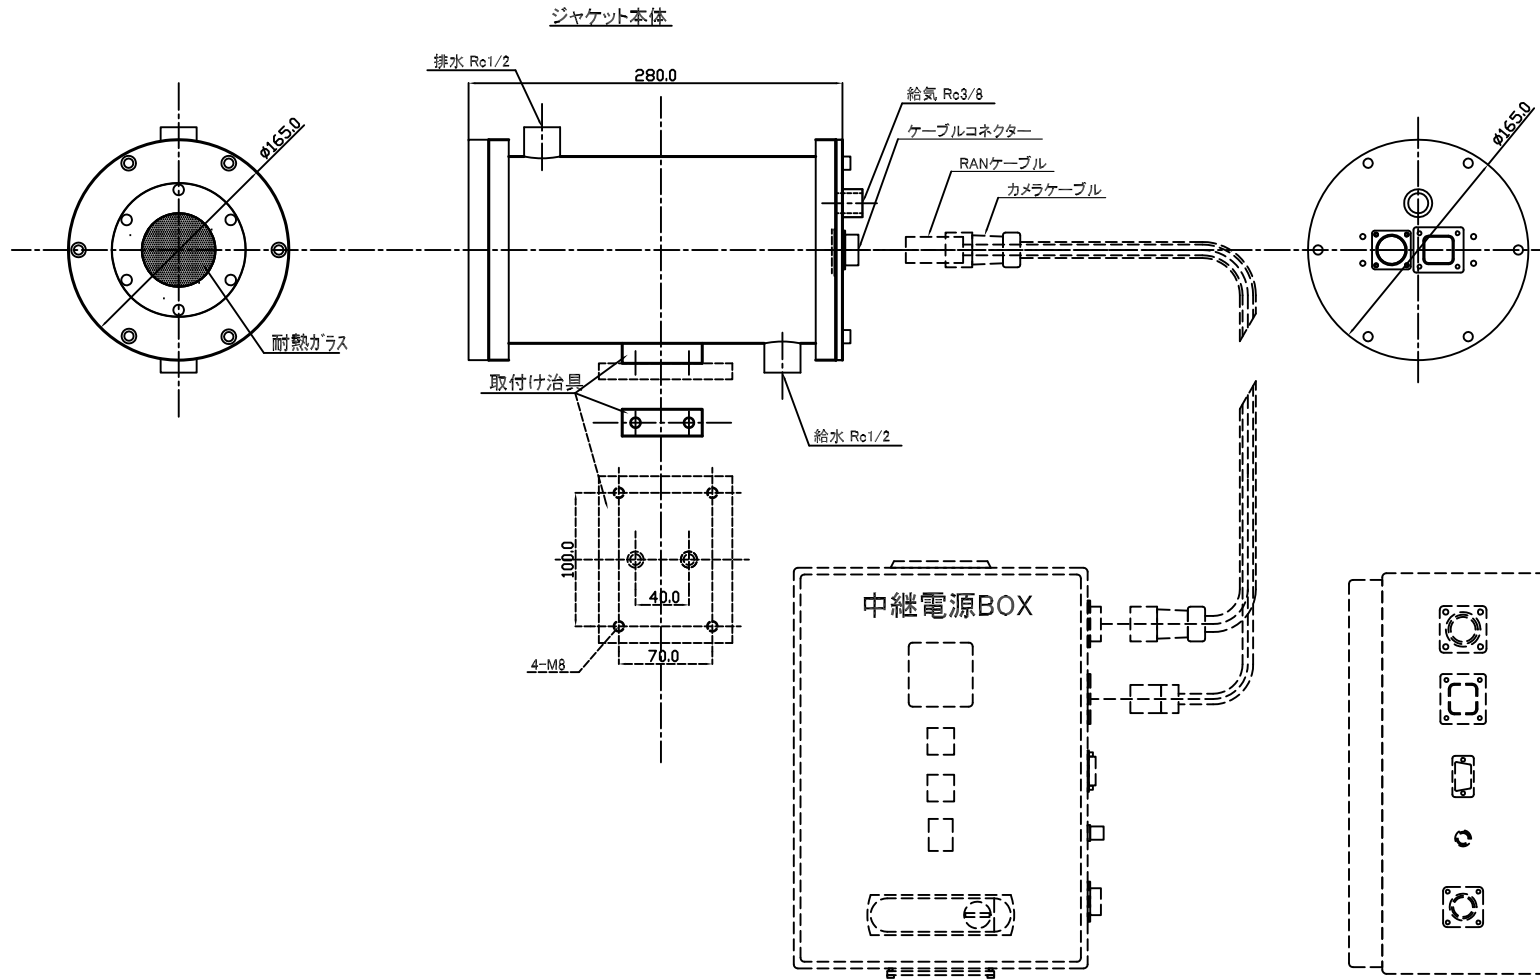

# HRS2-400G外形図

TITLE	HRS2-400G外形図		
MODEL NO.	HRS-400		
DRAWING NO.	DATE	14.04.2009	
	R.M.Y.		
SCALE	not to scale	SECURITY JAPAN co.,ltd	

# HRS2-400G+ (WPA-15) 外形図

TITLE	HRS2-400G+ (WPA-15) 外形図		
MODEL NO.	HRS-400 + WPA-15		
DRAWING NO.	DATE	14.04.2009	
	R.M.Y.		
SCALE	not to scale	SECURITY JAPAN co.,ltd	

# HRS2-400CG外形図

TITLE	HRS2-400CG外形図		
MODEL NO.	HRS-400C		
DRAWING NO.	DATE	14.04.2009	
	R.M.Y.		
SCALE	not to scale	SECURITY JAPAN co.,ltd	