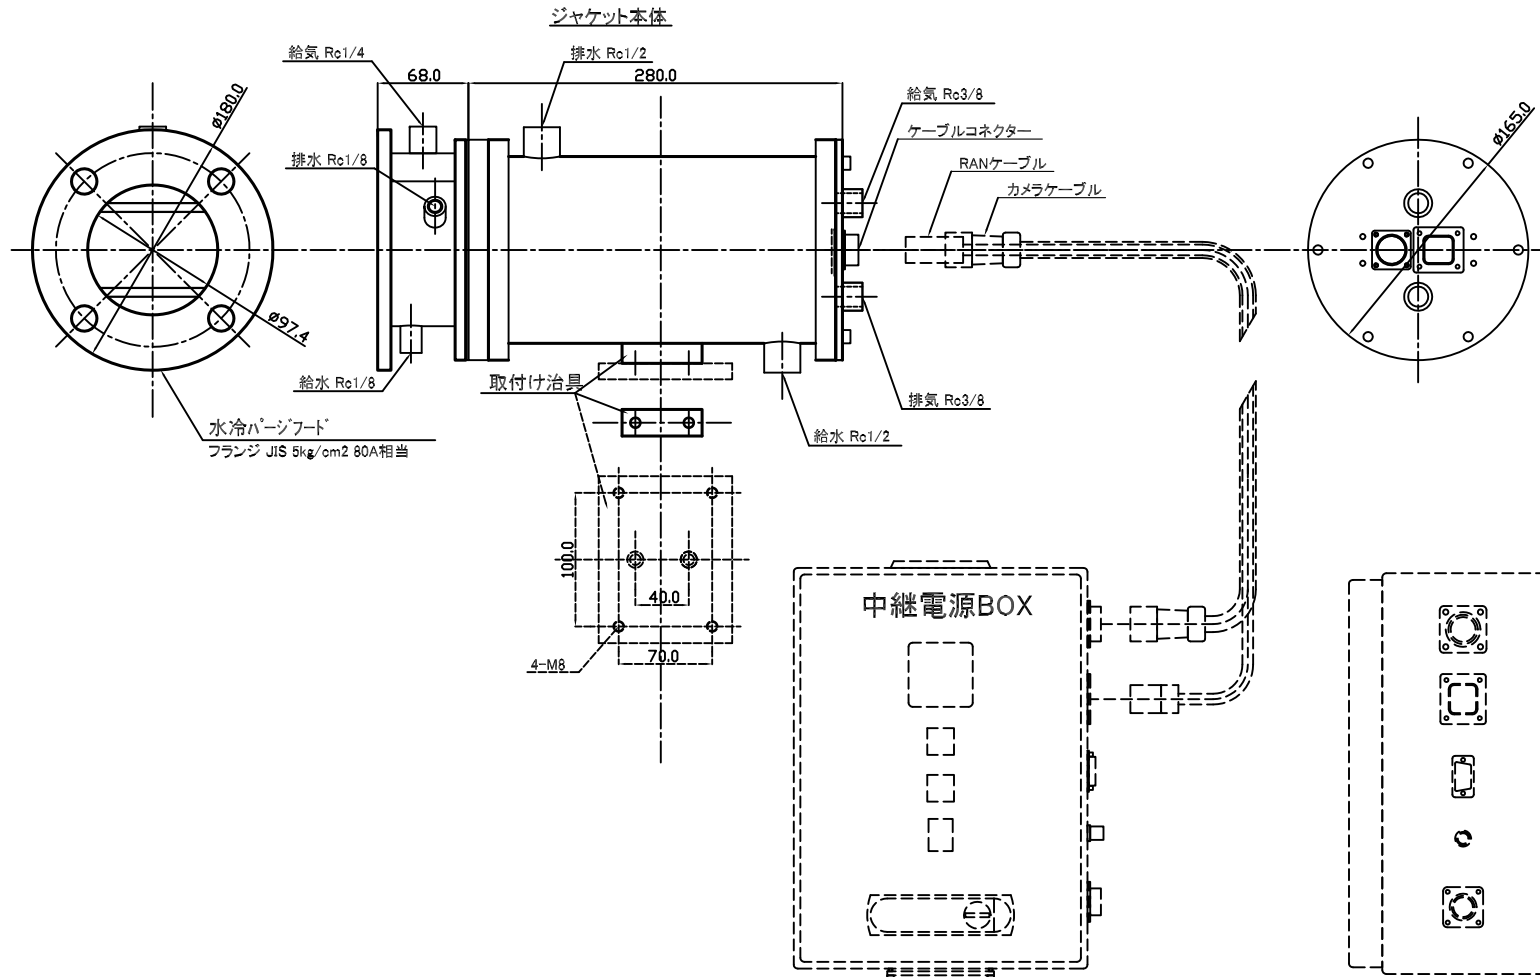

HRS2-400CG+(WPA-15)外形図

TITLE	HRS2-400CG+(WPA-15)外形図		
MODEL NO.	HRS-400C + WPA-15		
DRAWING NO.	DATE	14.04.2009	
	R.M.Y.		
SCALE	not to scale	SECURITY JAPAN co.,ltd