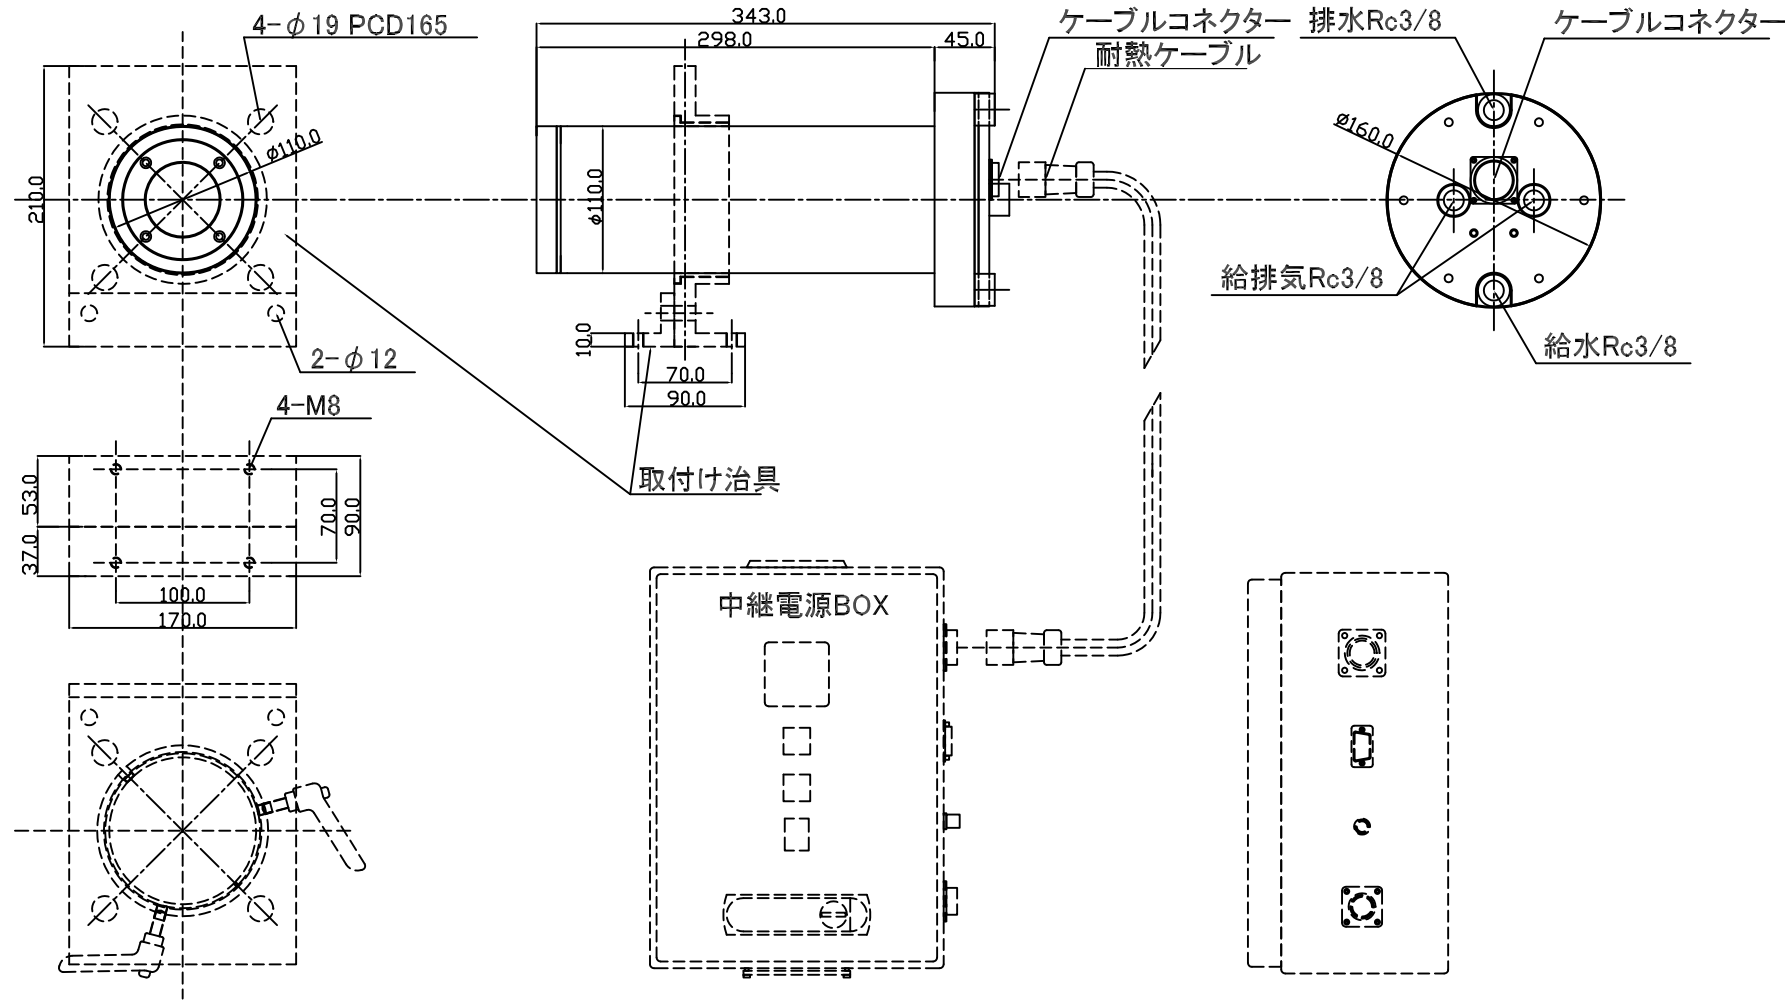

# HRS-20AL外形図

TITLE	HRS-20AL外形図		
MODEL NO.	HRS-20AL		
DRAWING NO.	DATE	14.04.2009	
	R.M.Y.		
SCALE	not to scale	SECURITY JAPAN co.,ltd	